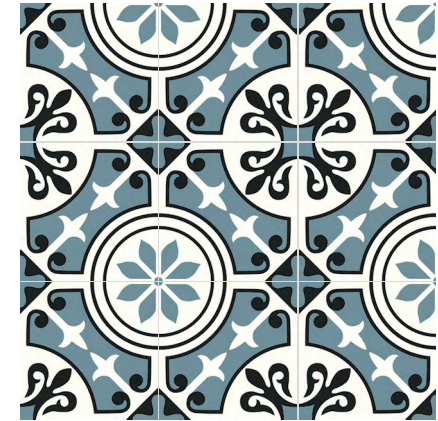

Rose 2

20 x 20 x 0.8 cm

Rose 3

20 x 20 x 0.8 cm

Rose 4

20 x 20 x 0.8 cm

CONCEPT

Porcelain Floor Tiles

Lily 1

20 x 20 x 0.8 cm

Lily 2

20 x 20 x 0.8 cm

Lily 3

20 x 20 x 0.8 cm

Lily 4

20 x 20 x 0.8 cm