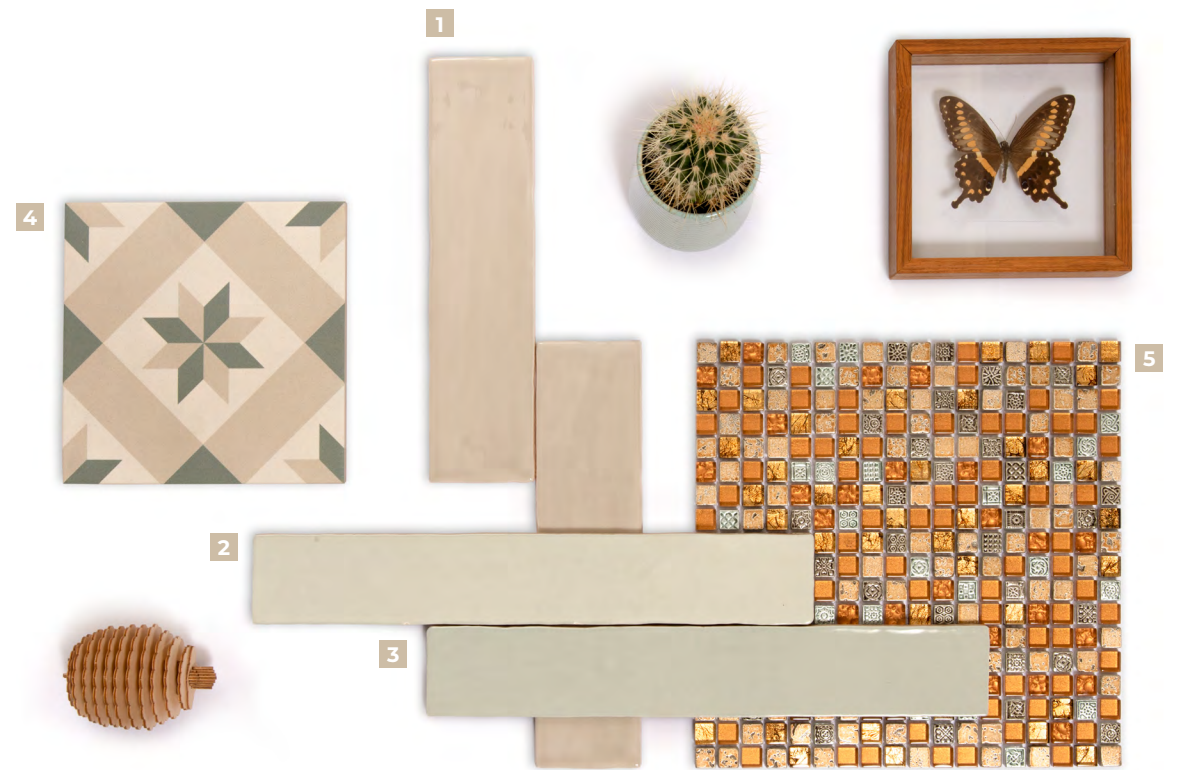

▲ Sense Ink 13 x 13 x 0.8 cm

SENSE

Wall Tiles

Cotto
6.5 x 39.6 x 0.8 cm

Ink
6.5 x 39.6 x 0.8 cm

Cotto
13 x 13 x 0.8 cm

Ink
13 x 13 x 0.8 cm

- 1 SOTTOCER - Sense Nude 6.5 x 39.6 x 0.8 cm | 2 SOTTOCER - Sense Ice 6.5 x 39.6 x 0.8 cm
- 3 SOTTOCER - Sense Cactus 6.5 x 39.6 x 0.8 cm | 4 SOTTOCER - Concept Compass 1 20 x 20 x 0.8 cm
- 5 AQUACOLOR Crystal Mosaic Fashion Sucre 1.5 x 1.5 x 0.8 cm

◀ Sense Oxid 13 x 13 x 0.8 cm

SENSE

Wall Tiles

Nude
6.5 x 39.6 x 0.8 cm

Nude
13 x 13 x 0.8 cm

Oxid
6.5 x 39.6 x 0.8 cm

Oxid
13 x 13 x 0.8 cm

SENSE