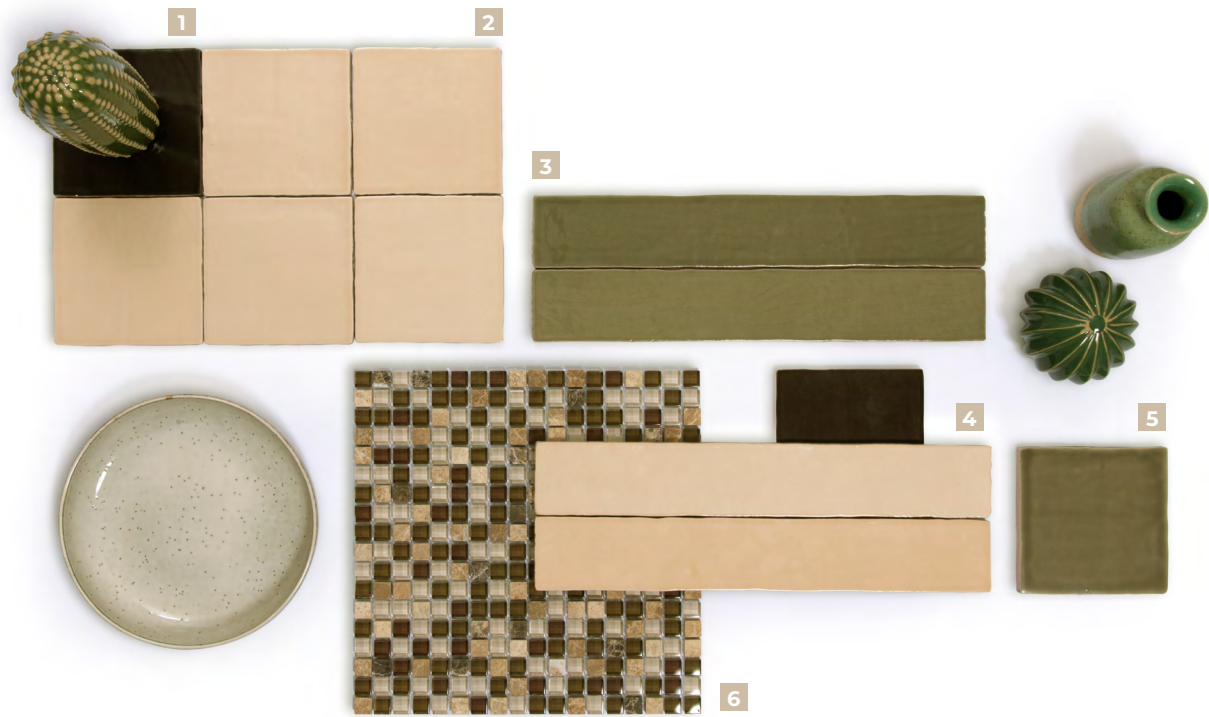

1. 1 SOTTOCER - Sense Ink 13 x 13 x 0.8 cm | 2 SOTTOCER - Sense Nude 13 x 13 x 0.8 cm
   3 SOTTOCER - Sense Army 6.5 x 39.6 x 0.8 cm | 4 SOTTOCER - Sense Nude 6.5 x 39.6 x 0.8 cm
   5 SOTTOCER - Sense Army 13 x 13 x 0.8 cm | 6 AQUACOLOR - Crystal Mosaic Marmor Izmir 1.5 x 1.5 x 0.8 cm