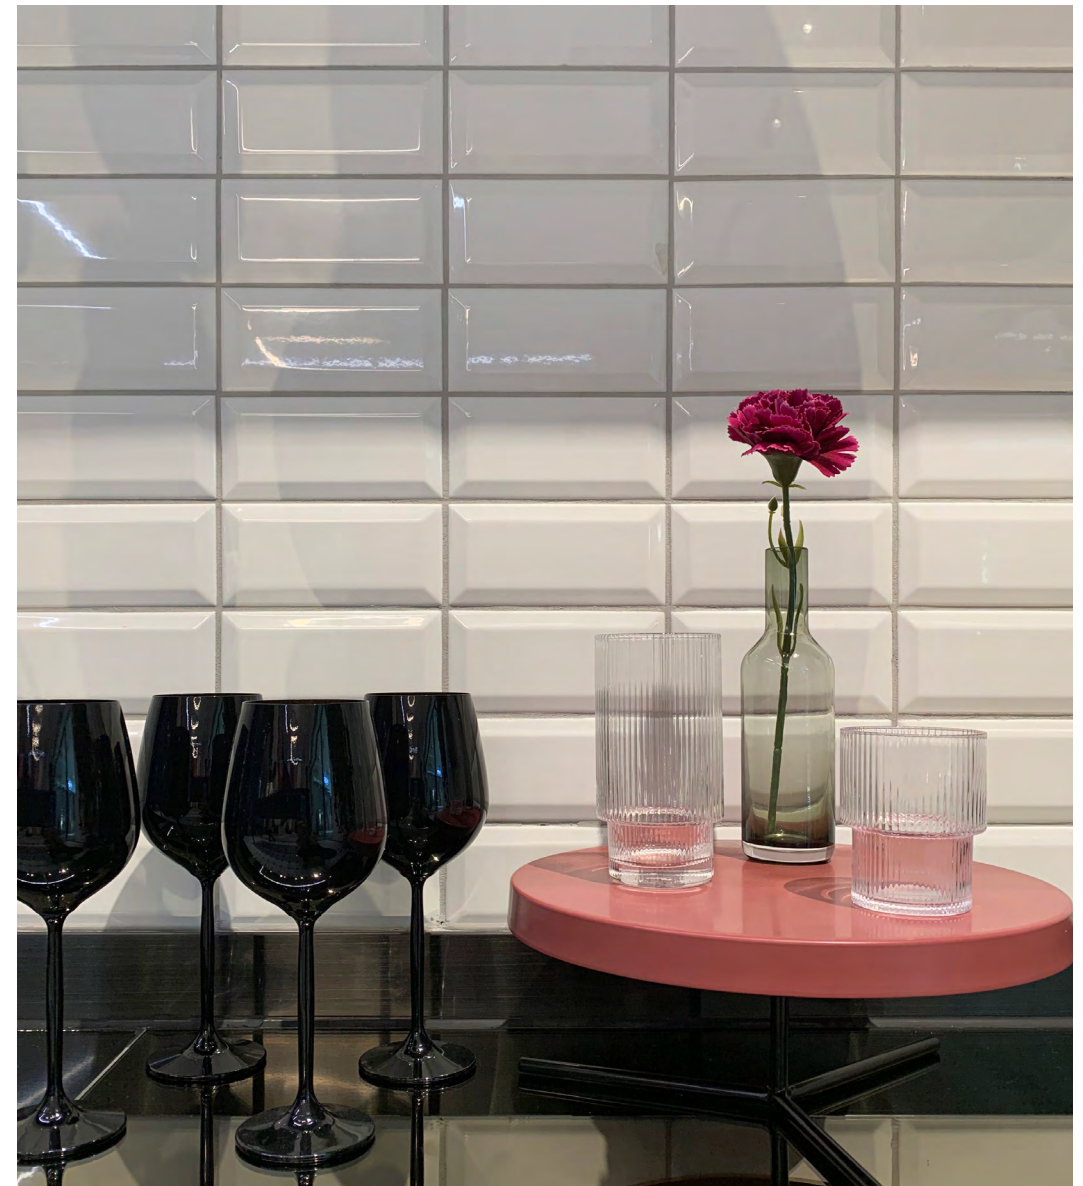

▲ Metro Black Glossy 10 x 20 x 0.8 cm