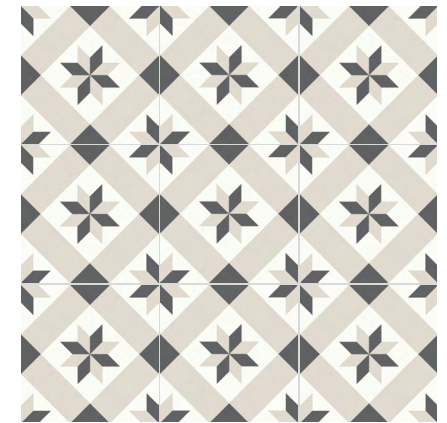

Compass 2

20 x 20 x 0.8 cm