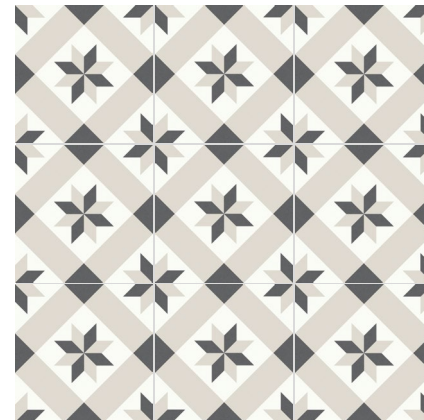

Compass 2
20 x 20 x 0.8 cm