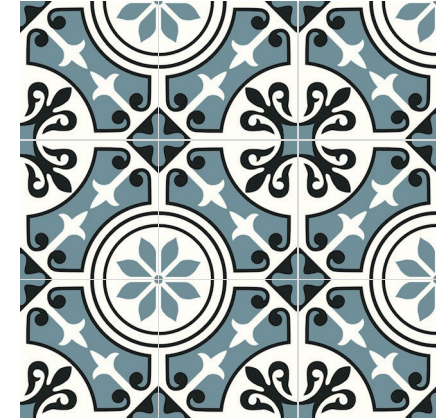

# CONCEPT

Porcelain Floor Tiles

Rose 2  
20 x 20 x 0.8 cm

Rose 3  
20 x 20 x 0.8 cm

Rose 4  
20 x 20 x 0.8 cm

# CONCEPT

Porcelain Floor Tiles

Lily 1

20 x 20 x 0.8 cm

Lily 2

20 x 20 x 0.8 cm

Lily 3

20 x 20 x 0.8 cm