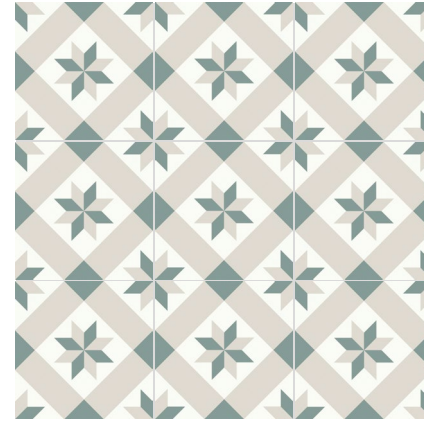

LAMORAL

Porcelain Floor Tiles

Compass 1
20 x 20 x 0.8 cm