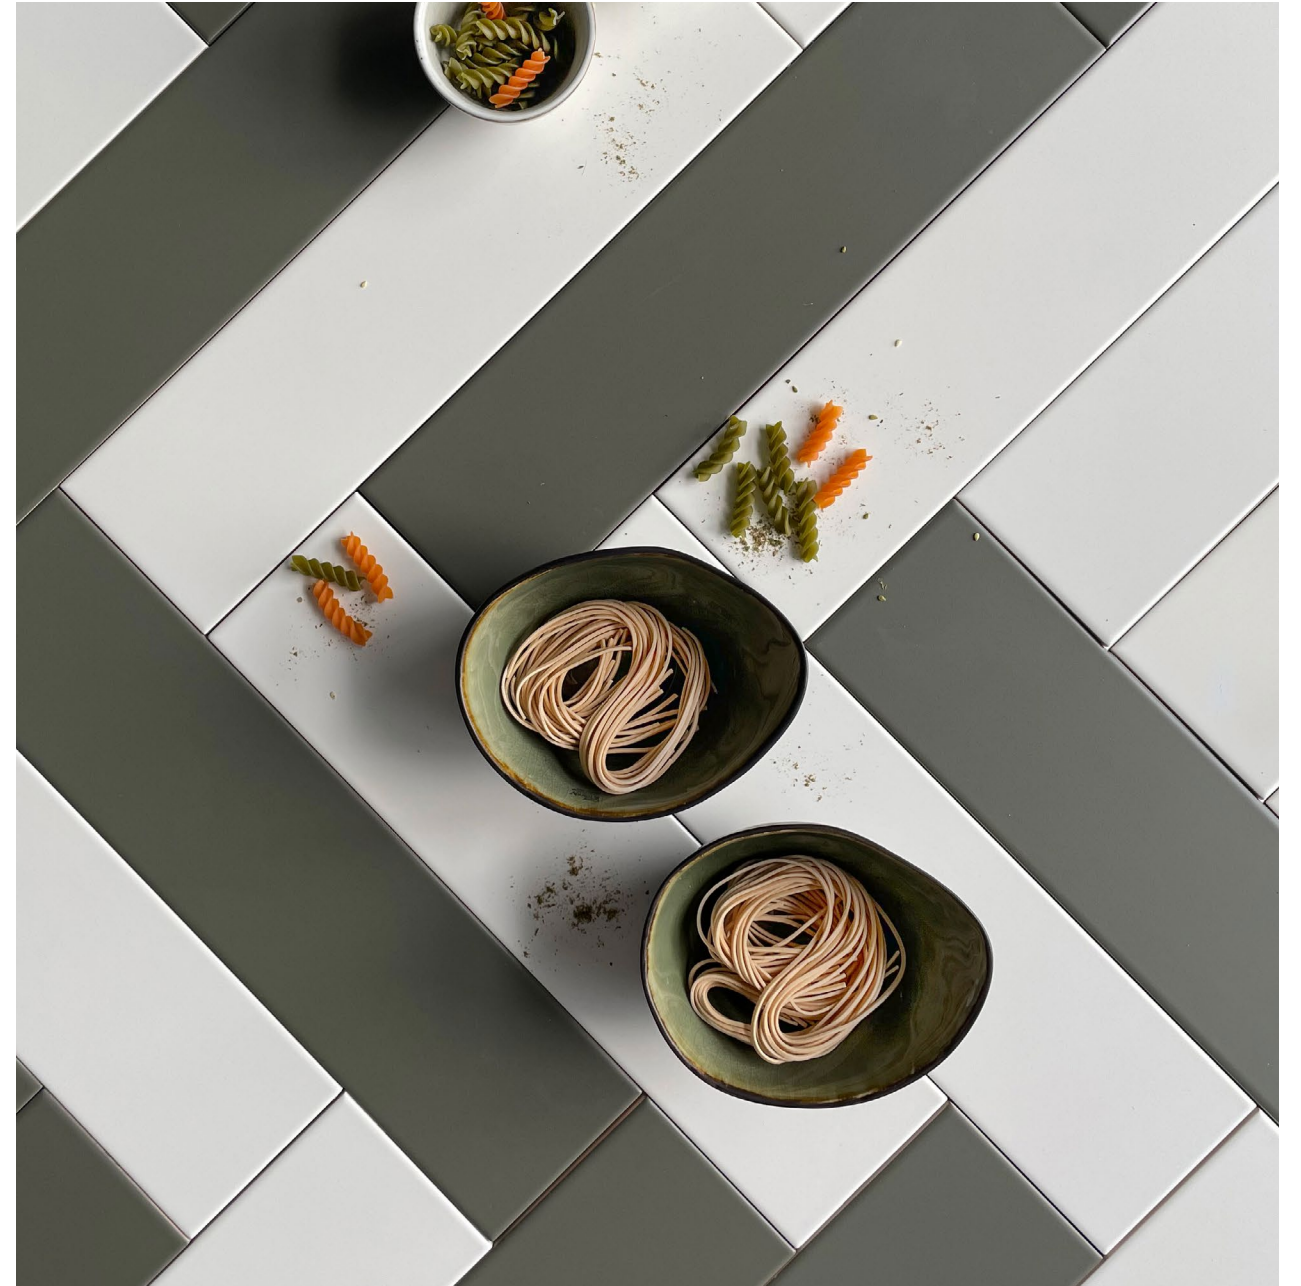

# FLOW

Wall Tiles

Nori

10 x 40 x 0.9 cm

◀ Flow Nori 10 x 40 x 0.9 cm