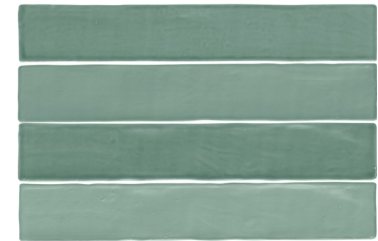

# SENSE

Wall Tiles

Nude  
6.5 x 39.6 x 0.8 cm

Nude  
13 x 13 x 0.8 cm

Oxid  
6.5 x 39.6 x 0.8 cm

Oxid  
13 x 13 x 0.8 cm

◀ Sense Nude 6.5 x 39.6 x 0.8 cm